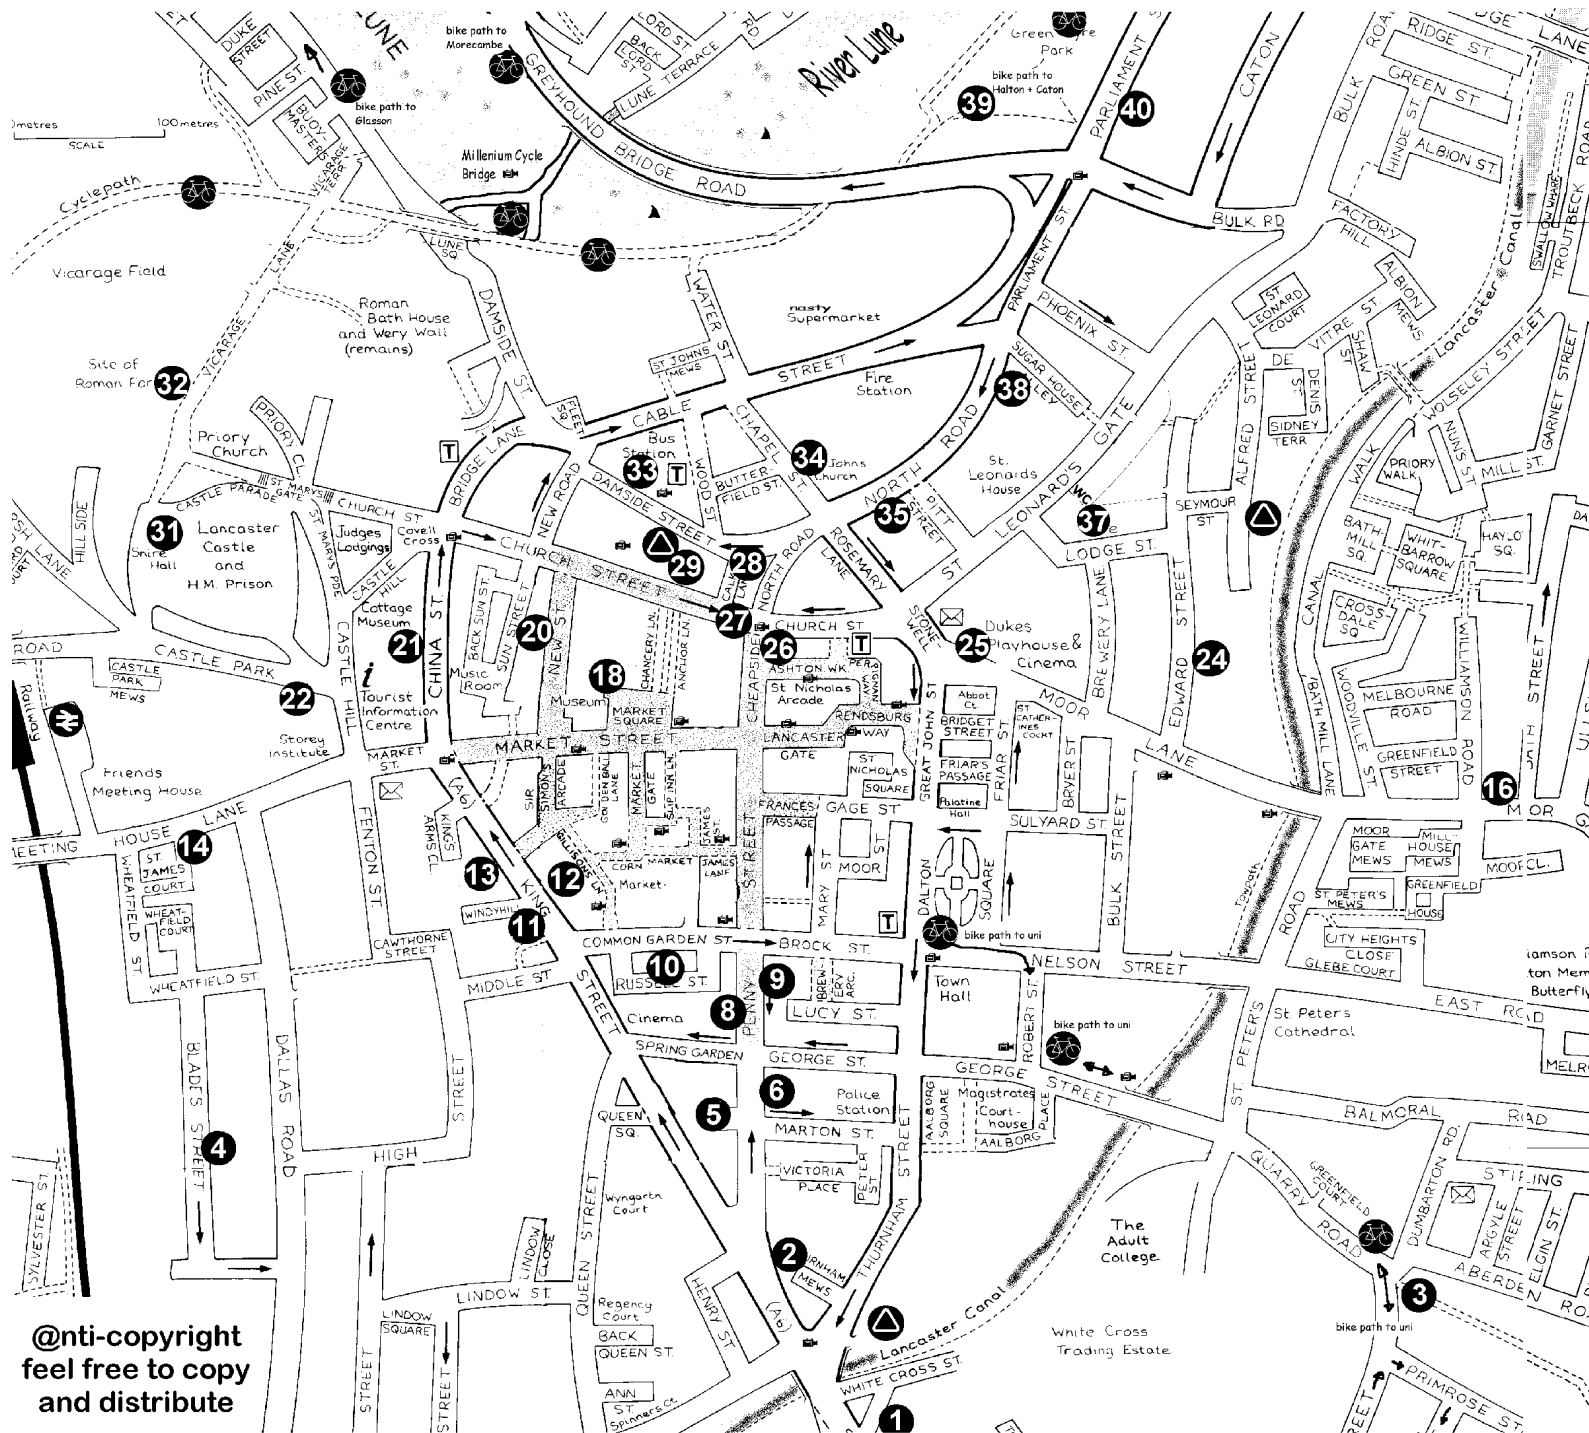

# Lancaster

the Blue Guide September 2003

1. - Hitching Post to Uni
3. - Scotch Quarry Park
4. - Maje's food stores
5. - Single Step, Whale Tail and LaRC (resource centre)
6. - The Granary (fair trade)
8. - Oxfam + Oxfam Books
9. - Barnardo's
10. - Greengrocer's
11. - Atticus Books, Bike Shop
12. - Market
13. - Assembly Rooms + Cafe
14. - Faeries Wear Boots - records
16. - Gregson Community Centre
18. - Market Sq., outside Market (Wed. + Sat)
21. - Global Link
22. - Tasting 'Street' Garden
24. - Homeless Centre
25. - Dukes - indy cinema + theatre
28. - Children's Society
29. - Cancer Care, S.John's Hospice
31. - Castle and Priory
32. - Vicarage Fields
33. - Bus Station
34. - Bike Shop
37. - Musician's Co-op
38. - Yorkshire House
39. - Green Ayre Skate Park
40. - Bike Shop